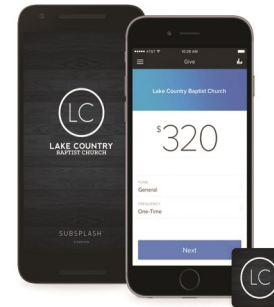

ANNOUNCEMENTS

July 16, 2017

WE NEED FOR CAMP
COOKIE DOUGH
Bring it by the church anytime before camp with instructions on the bag

July 31-Aug. 5
lakecountrybaptist.com/camp
SUMMER CAMP 2017

WOMEN'S
Fall
RETREAT LEAVEN WORTH WA
September 22-24
Find more info at the connect center
or lakecountrybaptist.com/fallretreat

First Time Guests
CONNECT
with us
please fill out a connect card and bring it to the connect center for a gift

GET THE
CHURCH APP
for Apple / Android / Windows Phones

LIKE US ON
FACEBOOK
facebook.com/LakeCountryBaptist

GRACE GIVING

...see that ye abound in this grace also...

General (tithe).....	$ 8,125.00
Designated Facilities & Vehicles....	110.00
Designated Benevolence.....	
Designated Missions.....	110.00
TOTAL	$ 8,345.00

Weekly Average Needed—$6,038.00

Fast and Easy Giving

with the
Lake Country Baptist Church
App

SUBSPASH®

①
Open the app

②
Tap the menu icon (☰)
and select Give

③
Enter your gift

④
Done!

FIND A COMMUNITY GROUP AT
lakecountrybaptist.com/groupfinder